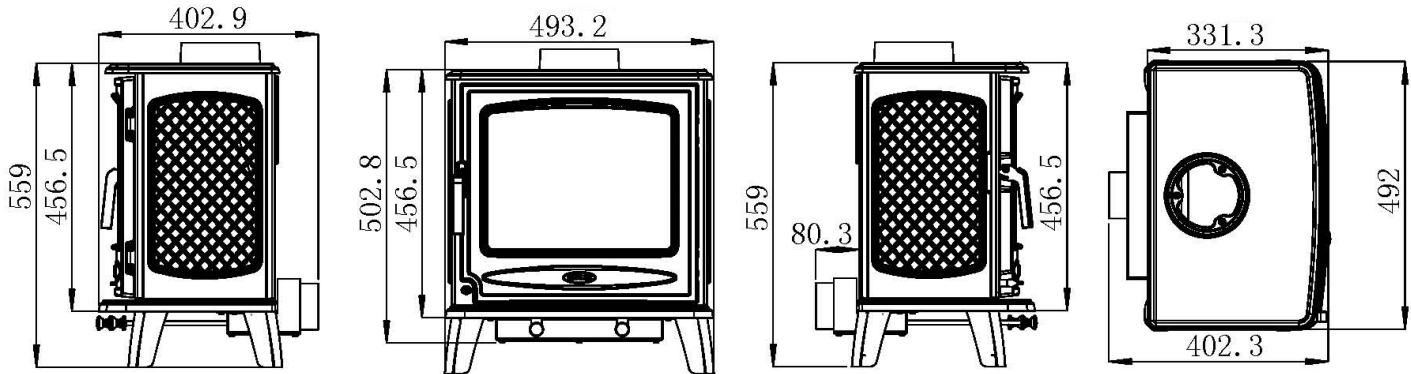

HENLEY STOVES

Ascot 7kW Drawing

*All dimensions are correct at time of printing but may be subject to slight change.
Please confirm exact dimensions of your new stove prior to commencing installation works*

Height: 559mm | Width: 494mm | Depth: 332mm | Flue Dimensions: 125mm